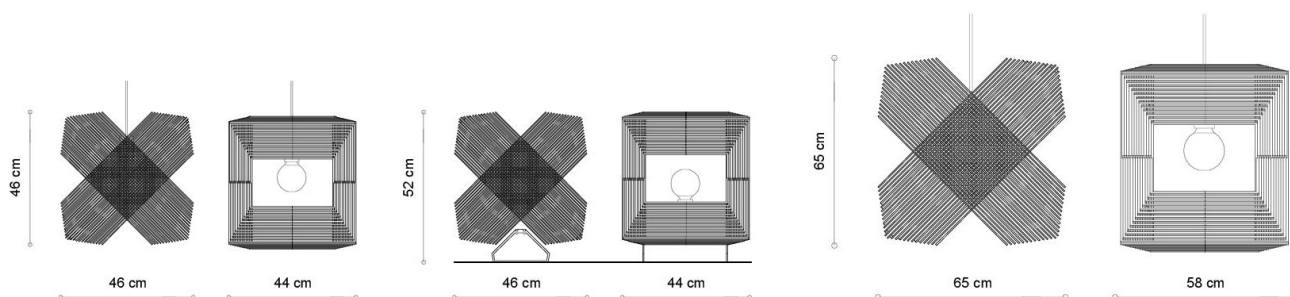

No.41 Angles

Design

No.41 Angles by a-LEX is based on the power of repetition. Designer Alex Groot Jebbink was looking for a way to connect the same form in such a way that something new arises. A design in which the whole is more than the sum of the parts. A design that exudes an apparent simplicity, but also directly raises the question: 'How does this work?'

Item no.	Model	Dimensions (cm)	EAN No.
114387	No.41 Angles by a-LEX	D44 x W46 X H46	7436957149128
114403	No.41 Angles table lamp by a-LEX	D44 x W46 X H52	7436957149135
114389	No.41 Angles XL by a-LEX	D58 x W65 X H65	7436957149142

Bulb E27 | Max 40 Watt | Cord length 200 cm | Material MDF FSC | Environment indoors