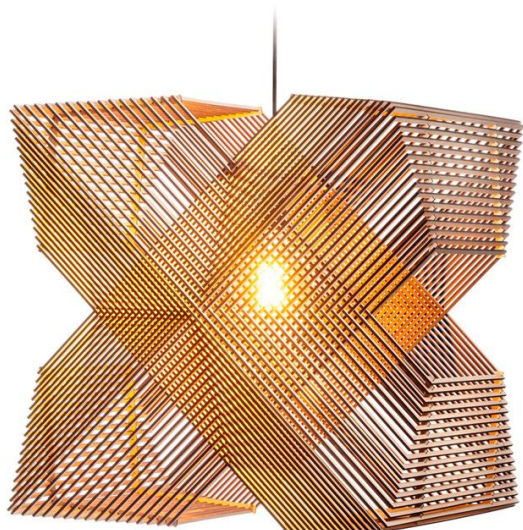

No.41 Angles

Design

No.41 Angles by a-LEX is based on the power of repetition. Designer Alex Groot Jebbink was looking for a way to connect the same form in such a way that something new arises. A design in which the whole is more than the sum of the parts. A design that exudes an apparent simplicity, but also directly raises the question: 'How does this work?'

Designer

Alex Groot Jebbink's work expresses both his technical and creative talents developed during his mechanical engineering, interior and furniture design studies and the Master's degree programme in Interior Architecture at the Utrecht University of Applied Sciences. His designs can be recognized by the use of honest materials with their own character and clear, simple shapes. Simplicity mixed with attention to detail equals perfection.

Item no.	Model	Dimensions (cm)	EAN No.
114387	No.41 Angles by a-LEX	D44 x W46 X H46	7436957149128
114403	No.41 Angles table lamp by a-LEX	D44 x W46 X H52	7436957149135
114389	No.41 Angles XL by a-LEX	D58 x W65 X H65	7436957149142

Bulb E27 | Max 40 Watt | Cord length 200 cm | Material MDF FSC | Environment indoors